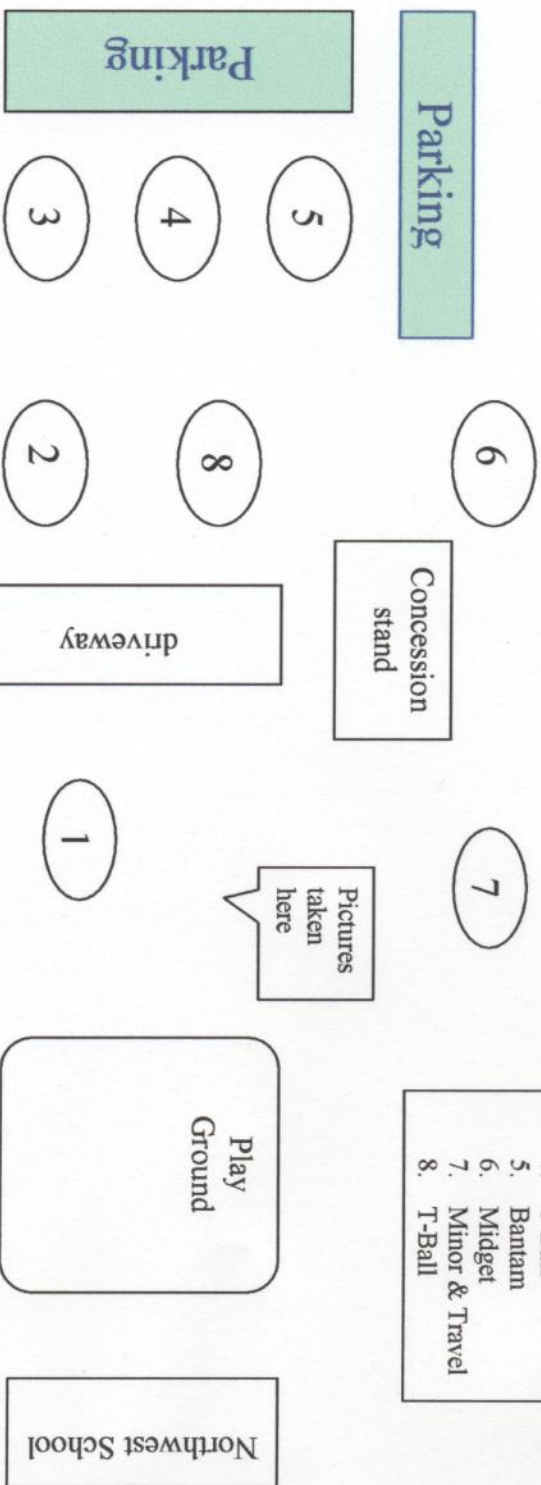

D19 (MICHIGAN AVE)

North

1. Minor & Travel
2. Midget
3. Bantam
4. T-Ball
5. Bantam
6. Midget
7. Minor & Travel
8. T-Ball

M59

Parking

Parking

Concession stand

driveway

Parking

Play Ground

Northwest School

Bower Street